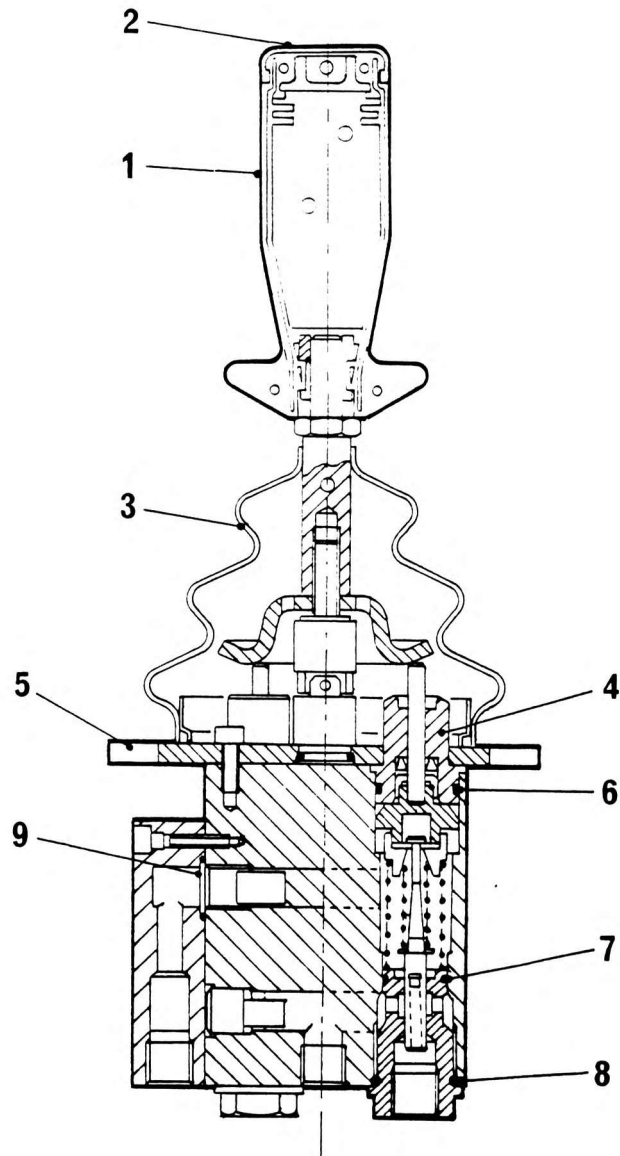

REMOTE CONTROL VALVE

NO.	PART NO.	QTY.	DESCRIPTION	NO.	PART NO.	QTY.	DESCRIPTION
-	7-352-990188	1	Complete Assembly				
*	9-352-100396	1	Seal Kit				
1	9-352-100401	1	Handle Complete				
2	9-352-100402	1	Rubber Cap				
3	9-352-100398	1	Rubber Gaiter				
4	9-352-100397	1	Guide & Pusher				
5	9-352-100399	1	Flange & Joint				
6	*	4	'O' Ring				
7	*	4	'O' Ring				
8	*	4	'O' Ring				
9	*	1	'O' Ring				